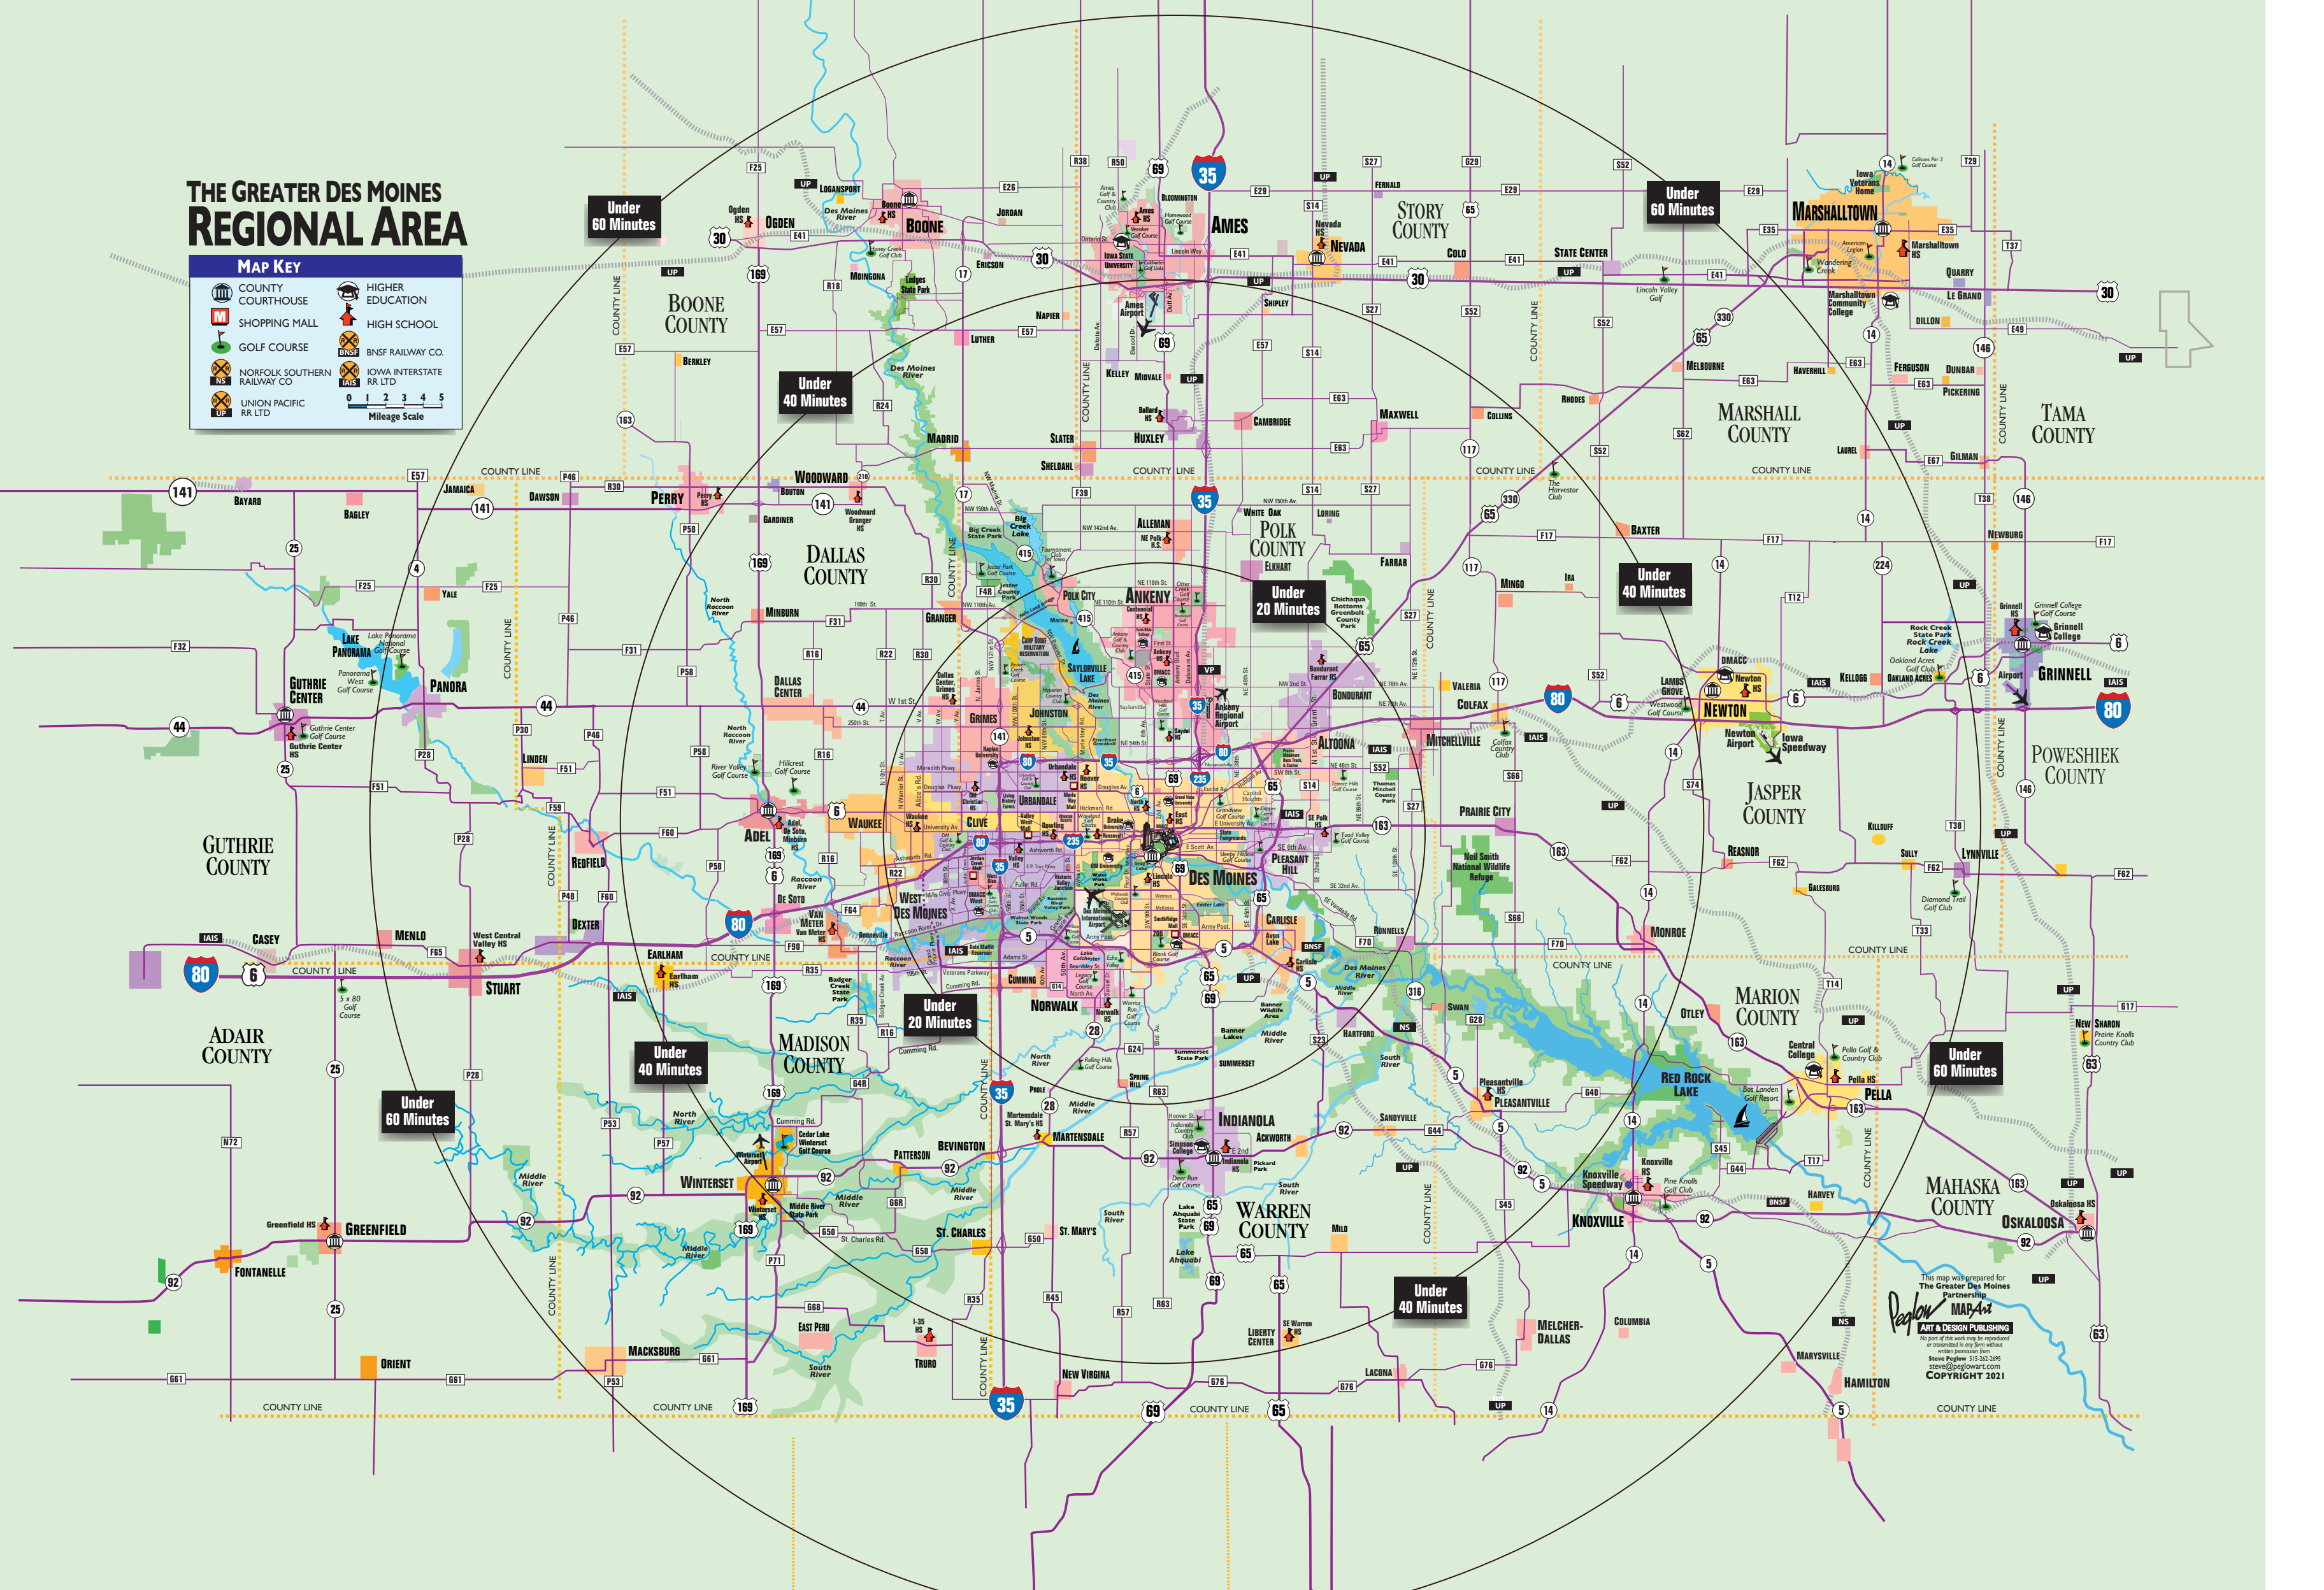

THE GREATER DES MOINES REGIONAL AREA

MAP KEY

	COUNTY COURTHOUSE		HIGHER EDUCATION
	SHOPPING MALL		HIGH SCHOOL
	GOLF COURSE		BNSF RAILWAY CO.
	NORFOLK SOUTHERN RAILWAY CO.		IOWA INTERSTATE RR LTD.
	UNION PACIFIC RR LTD.	0 1 2 3 4 5 Mileage Scale	